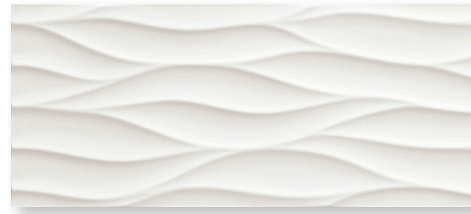

LUMINA

Rose Bianco | 10"x30"

Square Bianco | 10"x30"

Made In **ITALY**

Wayne Tile Company

waynetile.com

LUMINA

CERAMIC TILE

TECHNICAL DATA

Thickness	8.5MM - 10.5MM
Finish	Glossy
Application	Interior/Exterior
Frost Resistance	Yes
Shade Variation	VO
Water Absorption	>10%

LEAD TIME

In Stock/Quick Ship

SIZES

1"x10" Pencil

Wayne Tile
Company

Bianco | 10"x30"

COLOR & SIZE

Bianco

Curve Bianco

Line Bianco

Rose Bianco

Square Bianco

PACKING INFORMATION